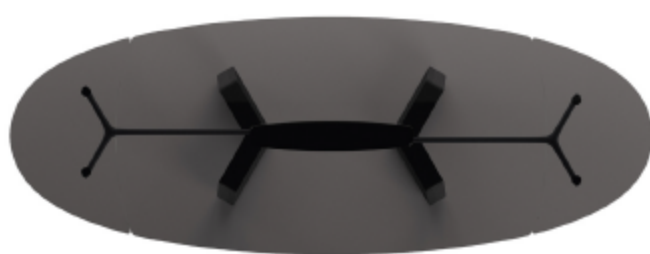

- T877001XNA Black ash / Dark grey glass
- T877002XNA Blonde ash / Calacatta gold marble (draft Image)

■ T877001XNA (draft Image)

■ T877001XNA (draft Image)

■ Detail (draft Image)

■ Detail (draft Image)

SCHEMATICS

ELLIPTIC

180cm x 100cm H 75cm
70,87" x 39,37" H 29,53"

FINISHINGS

Frame finishing

Black ash Wood

Blonde Ash

Top finishing

DARK GREY