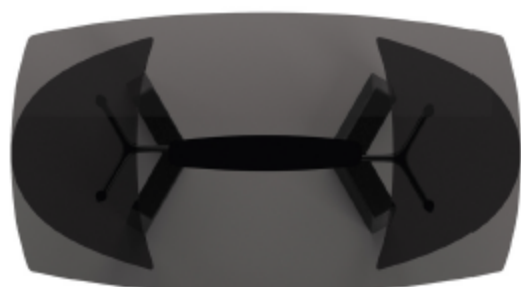

- T877001XNA Black ash / Dark grey glass
- T877002XNA Blonde ash / Calacatta gold marble (draft Image)

■ T877001XNA (draft Image)

■ T877001XNA (draft Image)

■ Detail (draft Image)

■ Detail (draft Image)

SCHEMATICS

ELLIPTIC

180cm x 100cm H 75cm
70,87" x 39,37" H 29,53"

FINISHINGS

Frame finishing

Black ash Wood

Blonde Ash

Top finishing

DARK GREY